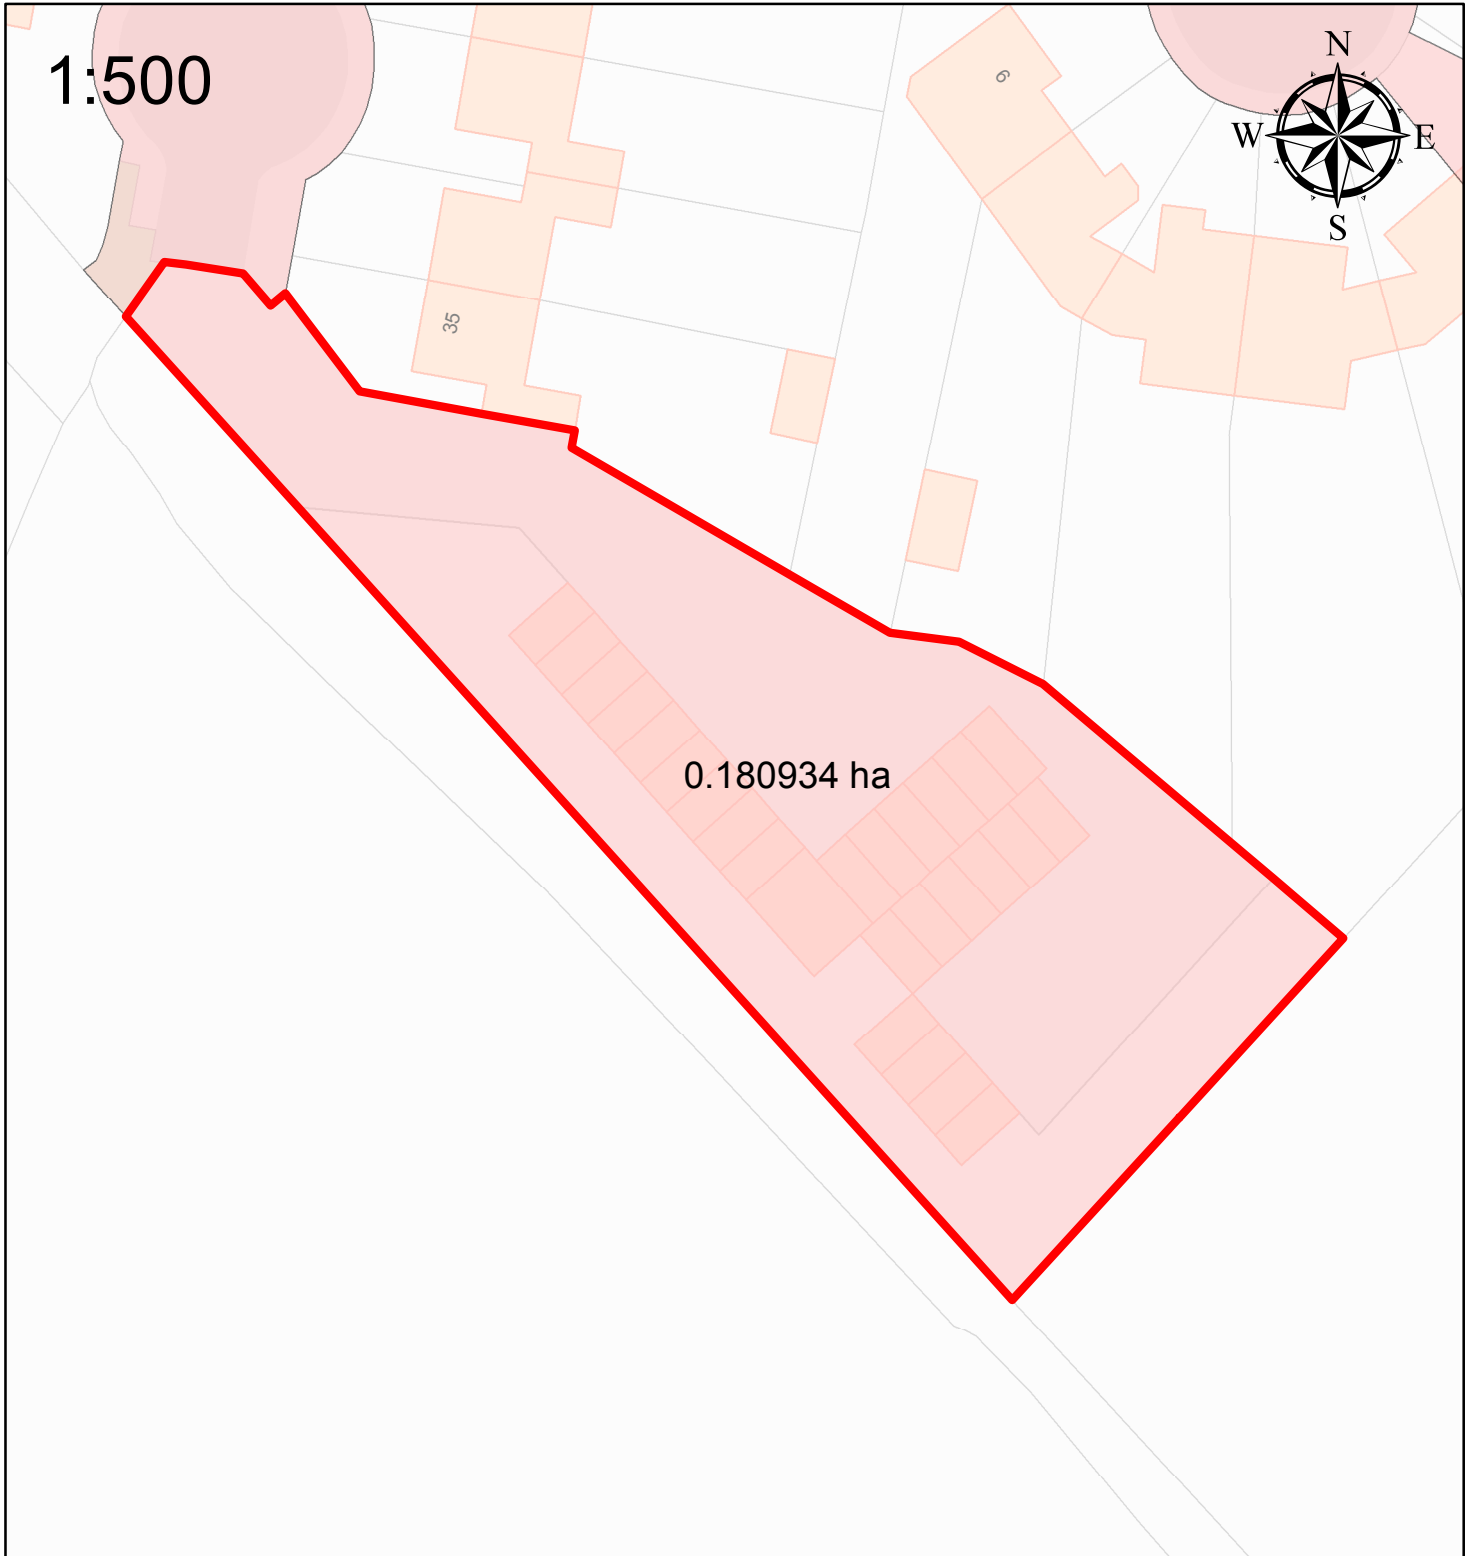

Clifford Road, Princes Risborough, HP27 0DP

0 0.02 0.04 0.08 Kilometers

Legend

 Site

 Red Kite Land

Notes:

- High Value
- Outright Sale