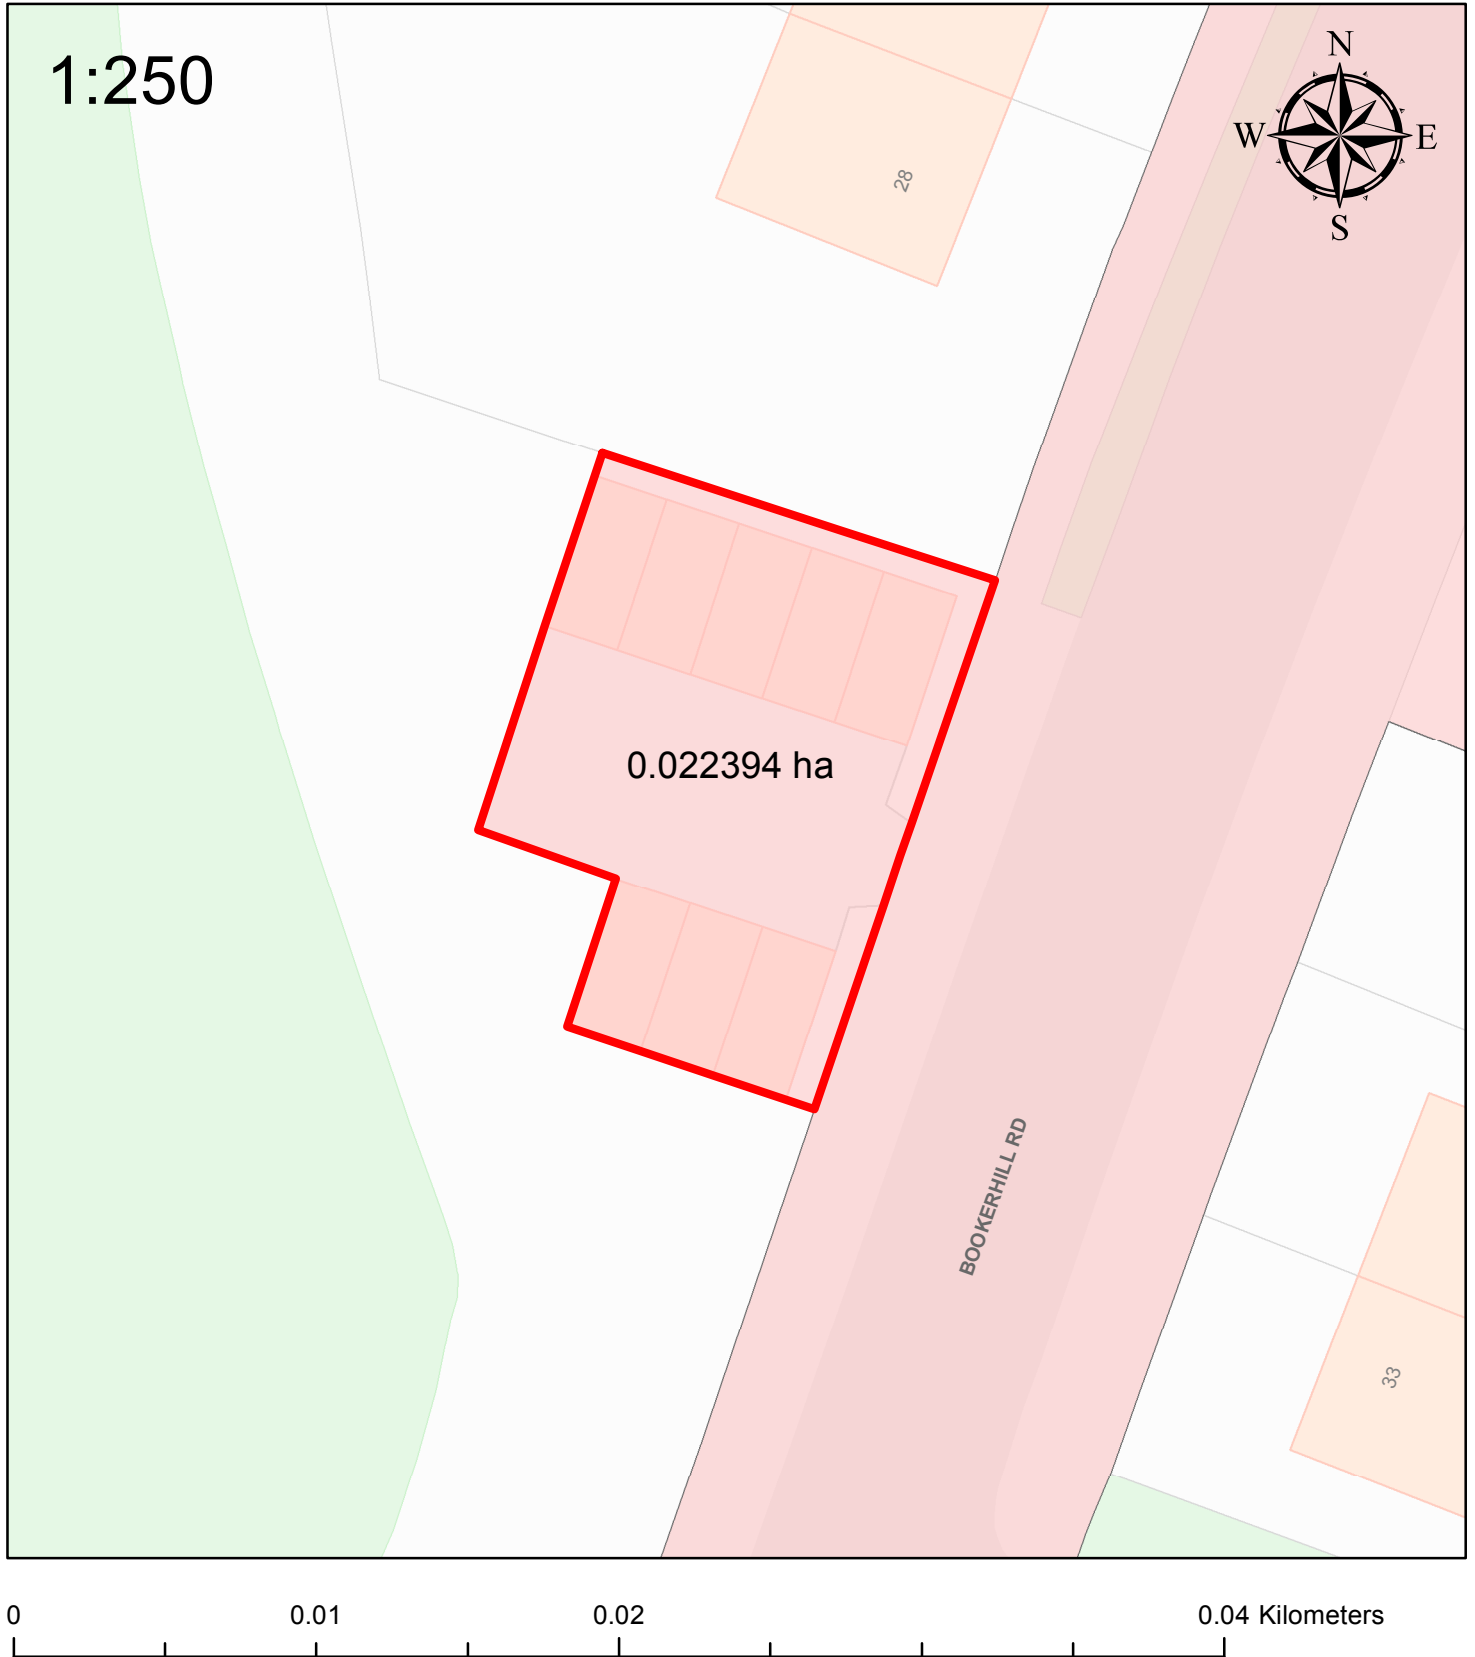

Bookerhill Road, High Wycombe, HP12 4HA

Legend

 Site

 Red Kite Land