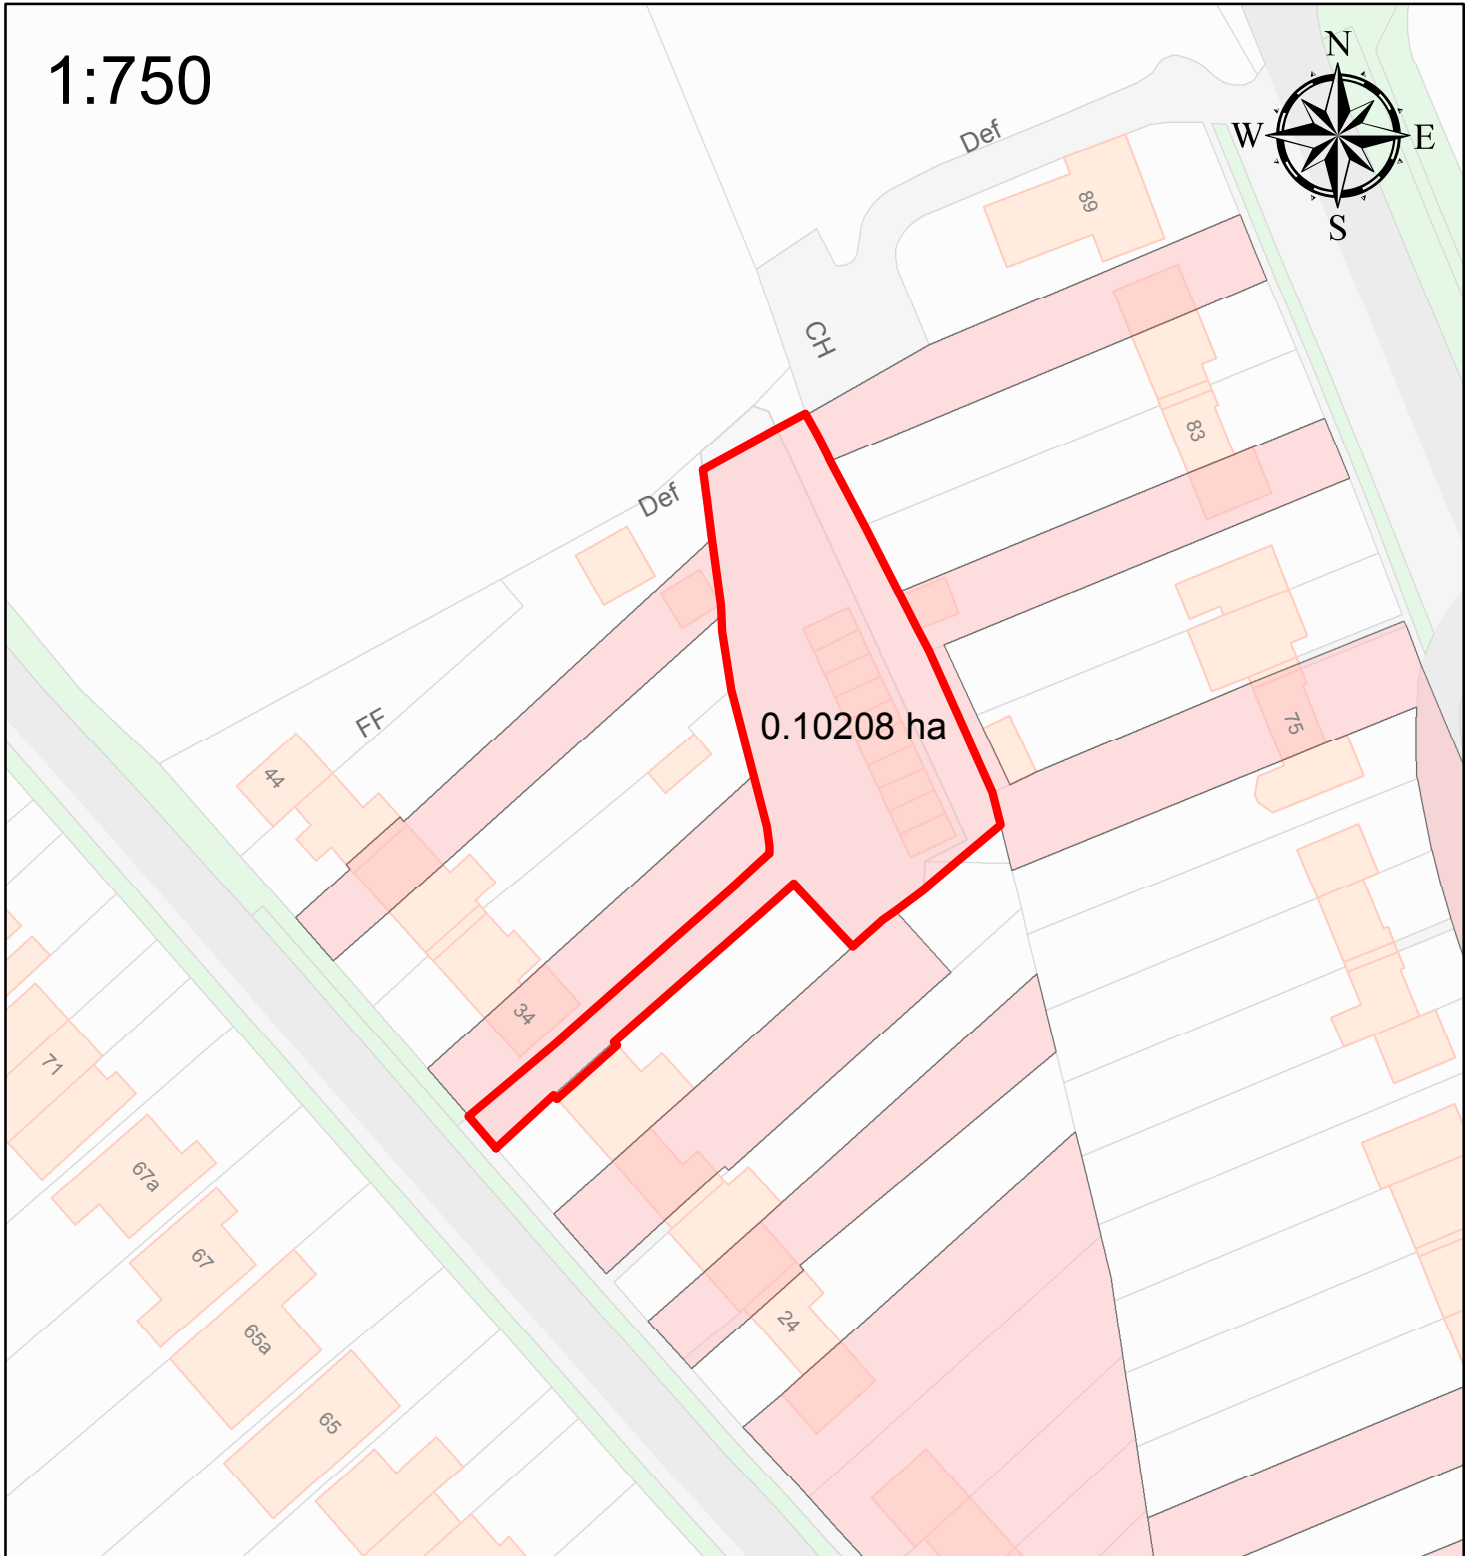

# Berwick Road, Marlow, SL7 3AT

1:750

0 0.0325 0.065 0.13 Kilometers

## Legend

 Site

 Red Kite Land