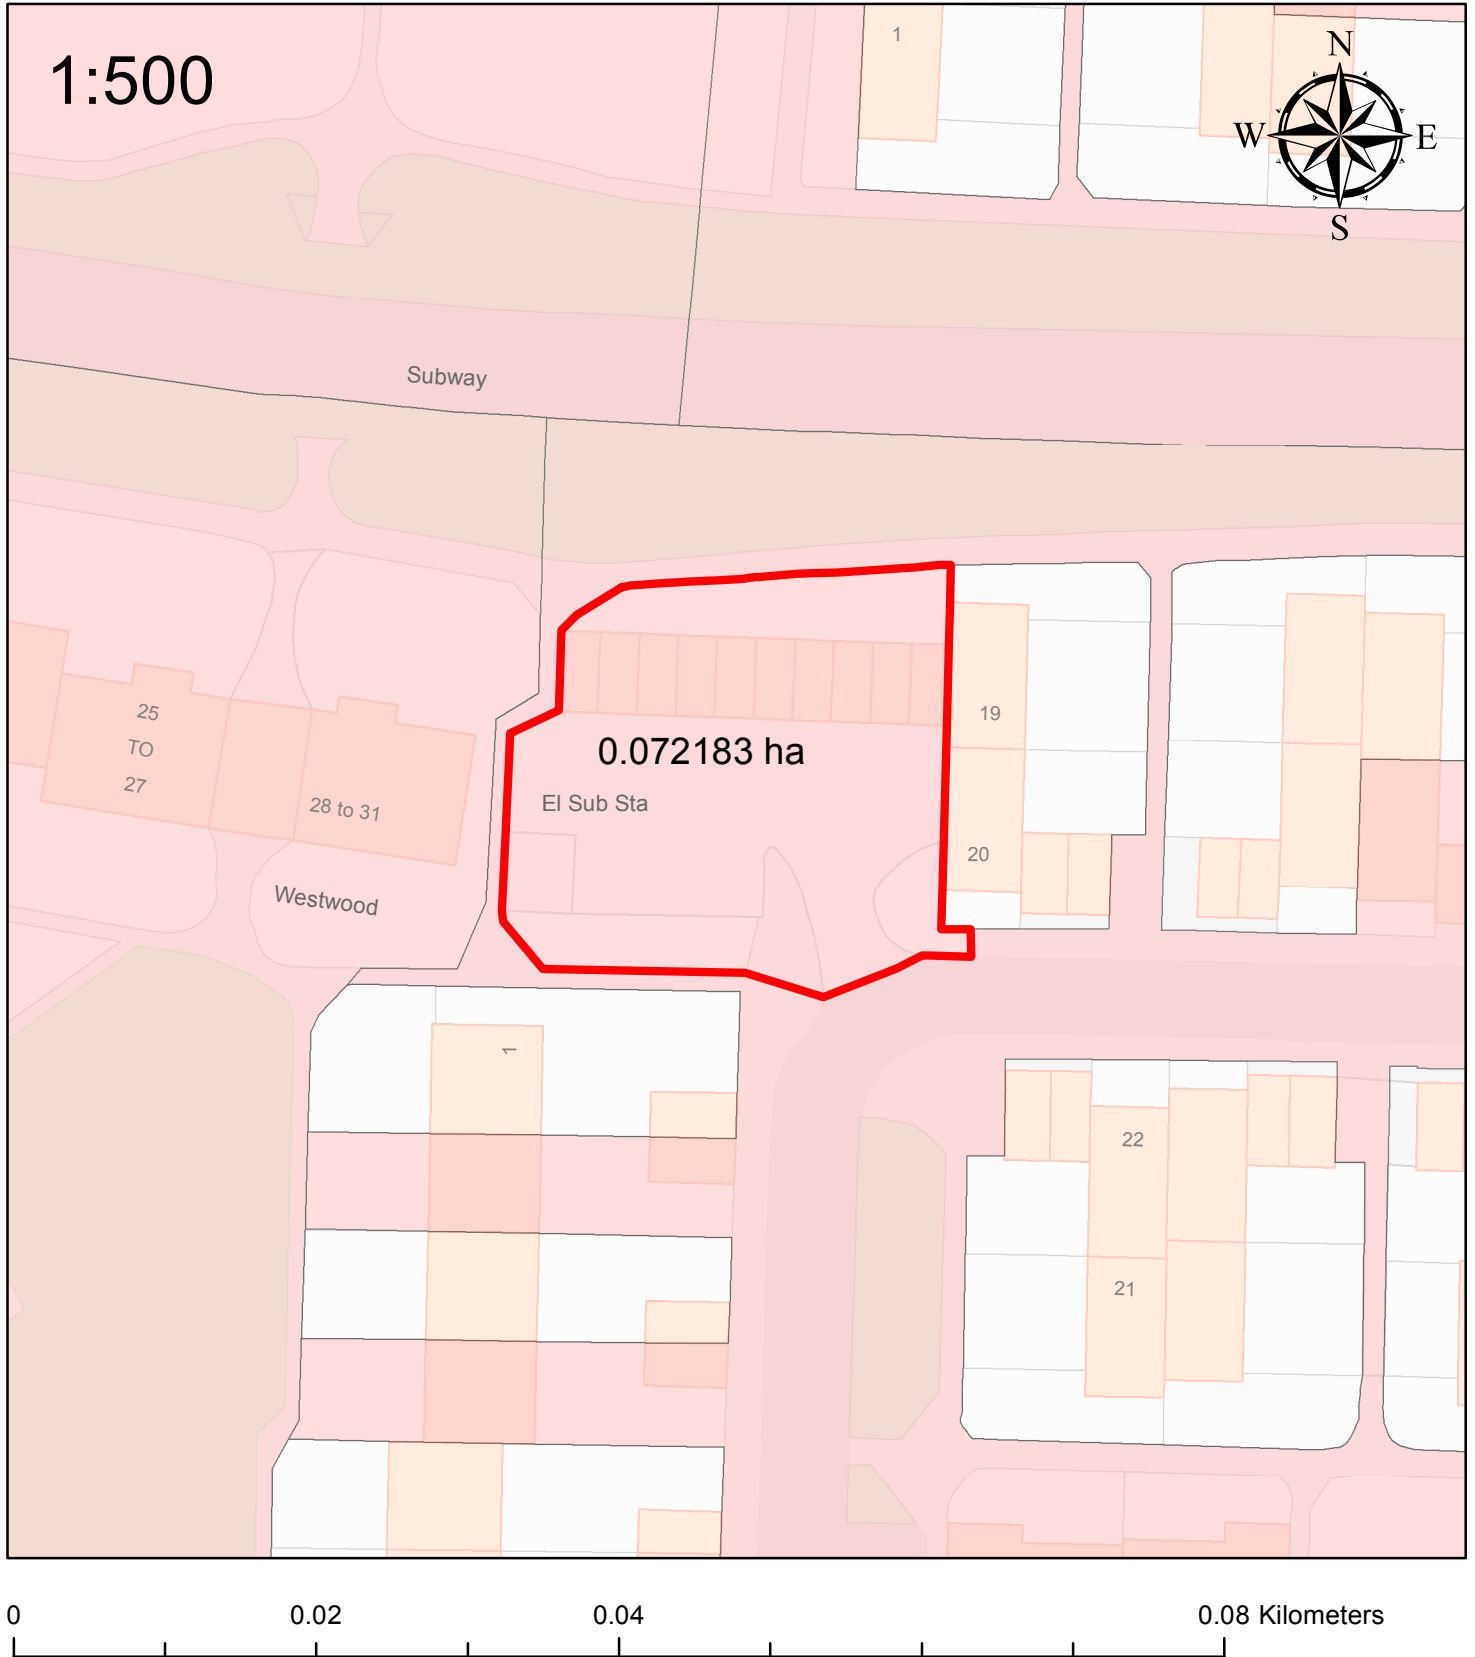

Westwood, High Wycombe, HP12 4PA

Legend

 Site

 Red Kite Land

Notes:

- Low Value
- Social Rent