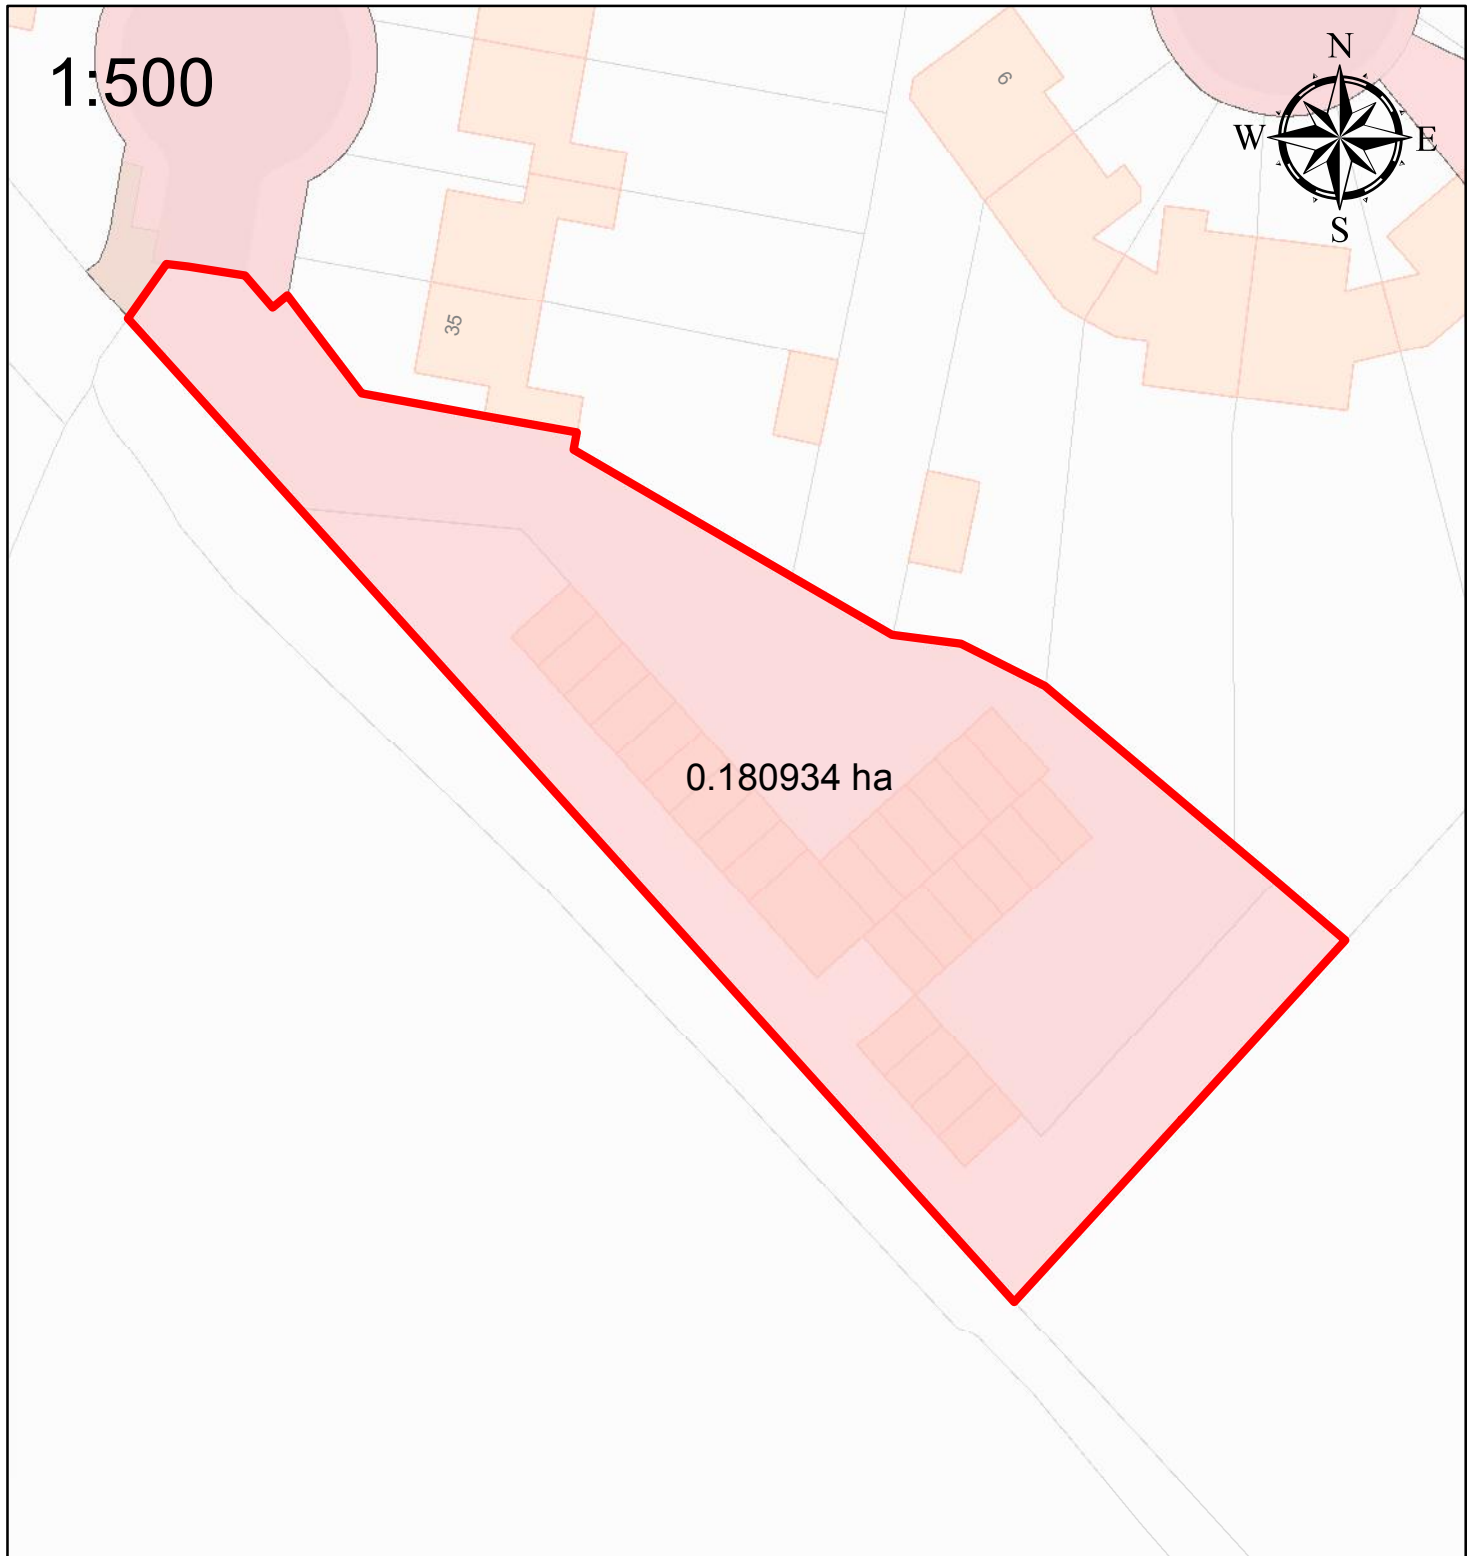

Clifford Road, Princes Risborough, HP27 0DP

Legend

 Site

 Red Kite Land

Notes:

- High Value
- Outright Sale